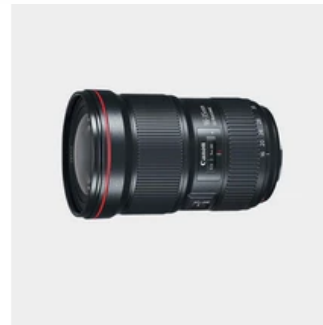

## LENTE SONY

Lente Sony-Zeiss  
24-70mm f: 4

Lente Sony-Zeiss  
55mm f: 1.8

Lente Sony-Zeiss  
16-35mm f: 4

Lente Sony  
70-200mm 2.8

## LENTE CANON

Lente Canon  
70-200 mm f: 2.8

Lente Canon  
24-70mm f: 2.8

Lente Canon  
16-35mm f: 2.8

Lente Canon  
24-105mm f: 4

Lente Canon Macro  
100mm f: 2.8

Lente Canon  
50mm f: 1.8

Lente Sigma  
15mm f: 2.8