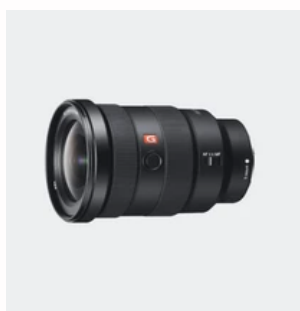

## LENTE SONY

Lente Sony  
28-135mm f:4

Lente Sony-Zeiss  
35mm f: 1.4

Lente Sony-Zeiss  
50mm f: 1.4

Lente Sony G  
85mm f: 1.4

Lente Sony  
16-35mm f: 2.8

Lente Sony  
24-70mm f: 2.8

Lente Rokinon  
14mm f: 2.8