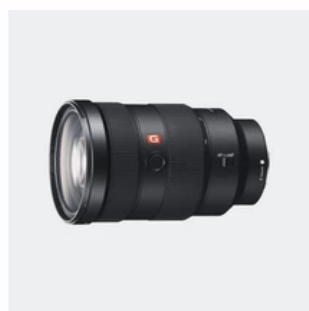

## LENTE SONY

Lente Sony  
28-135mm f:4

Lente Sony-Zeiss  
35mm f: 1.4

Lente Sony-Zeiss  
50mm f: 1.4

Lente Sony G  
85mm f: 1.4

Lente Sony  
16-35mm f: 2.8

Lente Sony  
24-70mm f: 2.8

Lente Rokinon  
14mm f: 2.8