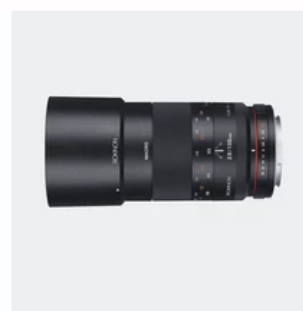

## LENTE SONY

Lente Sony  
28-135mm f:4

Lente Sony-Zeiss  
35mm f: 1.4

Lente Sony-Zeiss  
50mm f: 1.4

Lente Sony G  
85mm f: 1.4

Lente Sony  
16-35mm f: 2.8

Lente Sony  
24-70mm f: 2.8

Lente Rokinon  
14mm f: 2.8