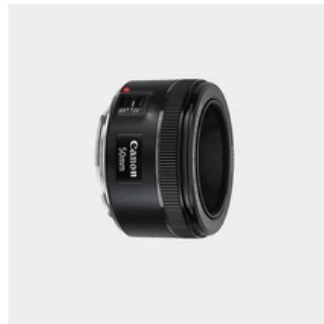

## LENTE SONY

Lente Sony-Zeiss  
24-70mm f: 4

Lente Sony-Zeiss  
55mm f: 1.8

Lente Sony-Zeiss  
16-35mm f: 4

Lente Sony  
70-200mm 2.8

## LENTE CANON

Lente Canon  
70-200 mm f: 2.8

Lente Canon  
24-70mm f: 2.8

Lente Canon  
16-35mm f: 2.8

Lente Canon  
24-105mm f: 4

Lente Canon Macro  
100mm f: 2.8

Lente Canon  
50mm f: 1.8

Lente Sigma  
15mm f: 2.8