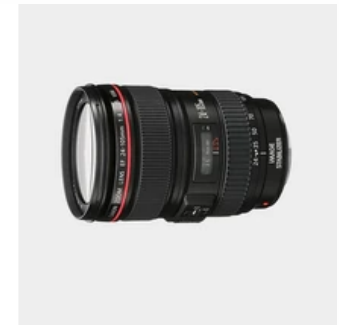

## LENTE SONY

Lente Sony-Zeiss  
24-70mm f: 4

Lente Sony-Zeiss  
55mm f: 1.8

Lente Sony-Zeiss  
16-35mm f: 4

Lente Sony  
70-200mm 2.8

## LENTE CANON

Lente Canon  
70-200 mm f: 2.8

Lente Canon  
24-70mm f: 2.8

Lente Canon  
16-35mm f: 2.8

Lente Canon  
24-105mm f: 4

Lente Canon Macro  
100mm f: 2.8

Lente Canon  
50mm f: 1.8

Lente Sigma  
15mm f: 2.8