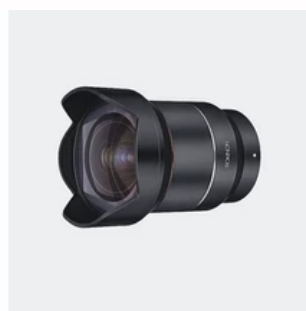

## LENTE SONY

Lente Sony  
28-135mm f:4

Lente Sony-Zeiss  
35mm f: 1.4

Lente Sony-Zeiss  
50mm f: 1.4

Lente Sony G  
85mm f: 1.4

Lente Sony  
16-35mm f: 2.8

Lente Sony  
24-70mm f: 2.8

Lente Rokinon  
14mm f: 2.8