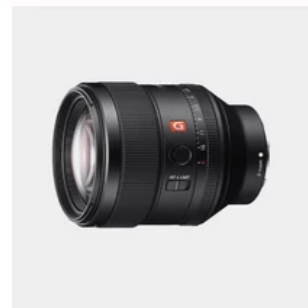

## LENTE SONY

Lente Sony  
28-135mm f:4

Lente Sony-Zeiss  
35mm f: 1.4

Lente Sony-Zeiss  
50mm f: 1.4

Lente Sony G  
85mm f: 1.4

Lente Sony  
16-35mm f: 2.8

Lente Sony  
24-70mm f: 2.8

Lente Rokinon  
14mm f: 2.8