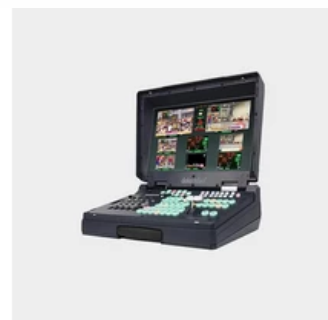

## SWITCHER

Switcher Sony  
MCX-500

Switcher AVMATRIX  
PVS0615

Switcher Datavideo  
HS-2800

Switcher Datavideo  
HS-2000L