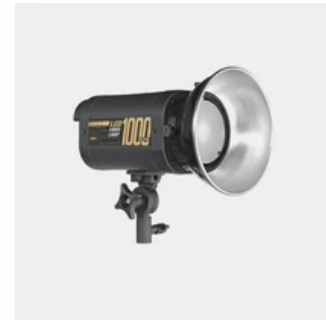

Bastão LED Yongnuo  
YN360s

Fresnel LED 2.5k

Fresnel LED 1K

Soft box LED MLG-065

Video Light  
LED 1000 PRO